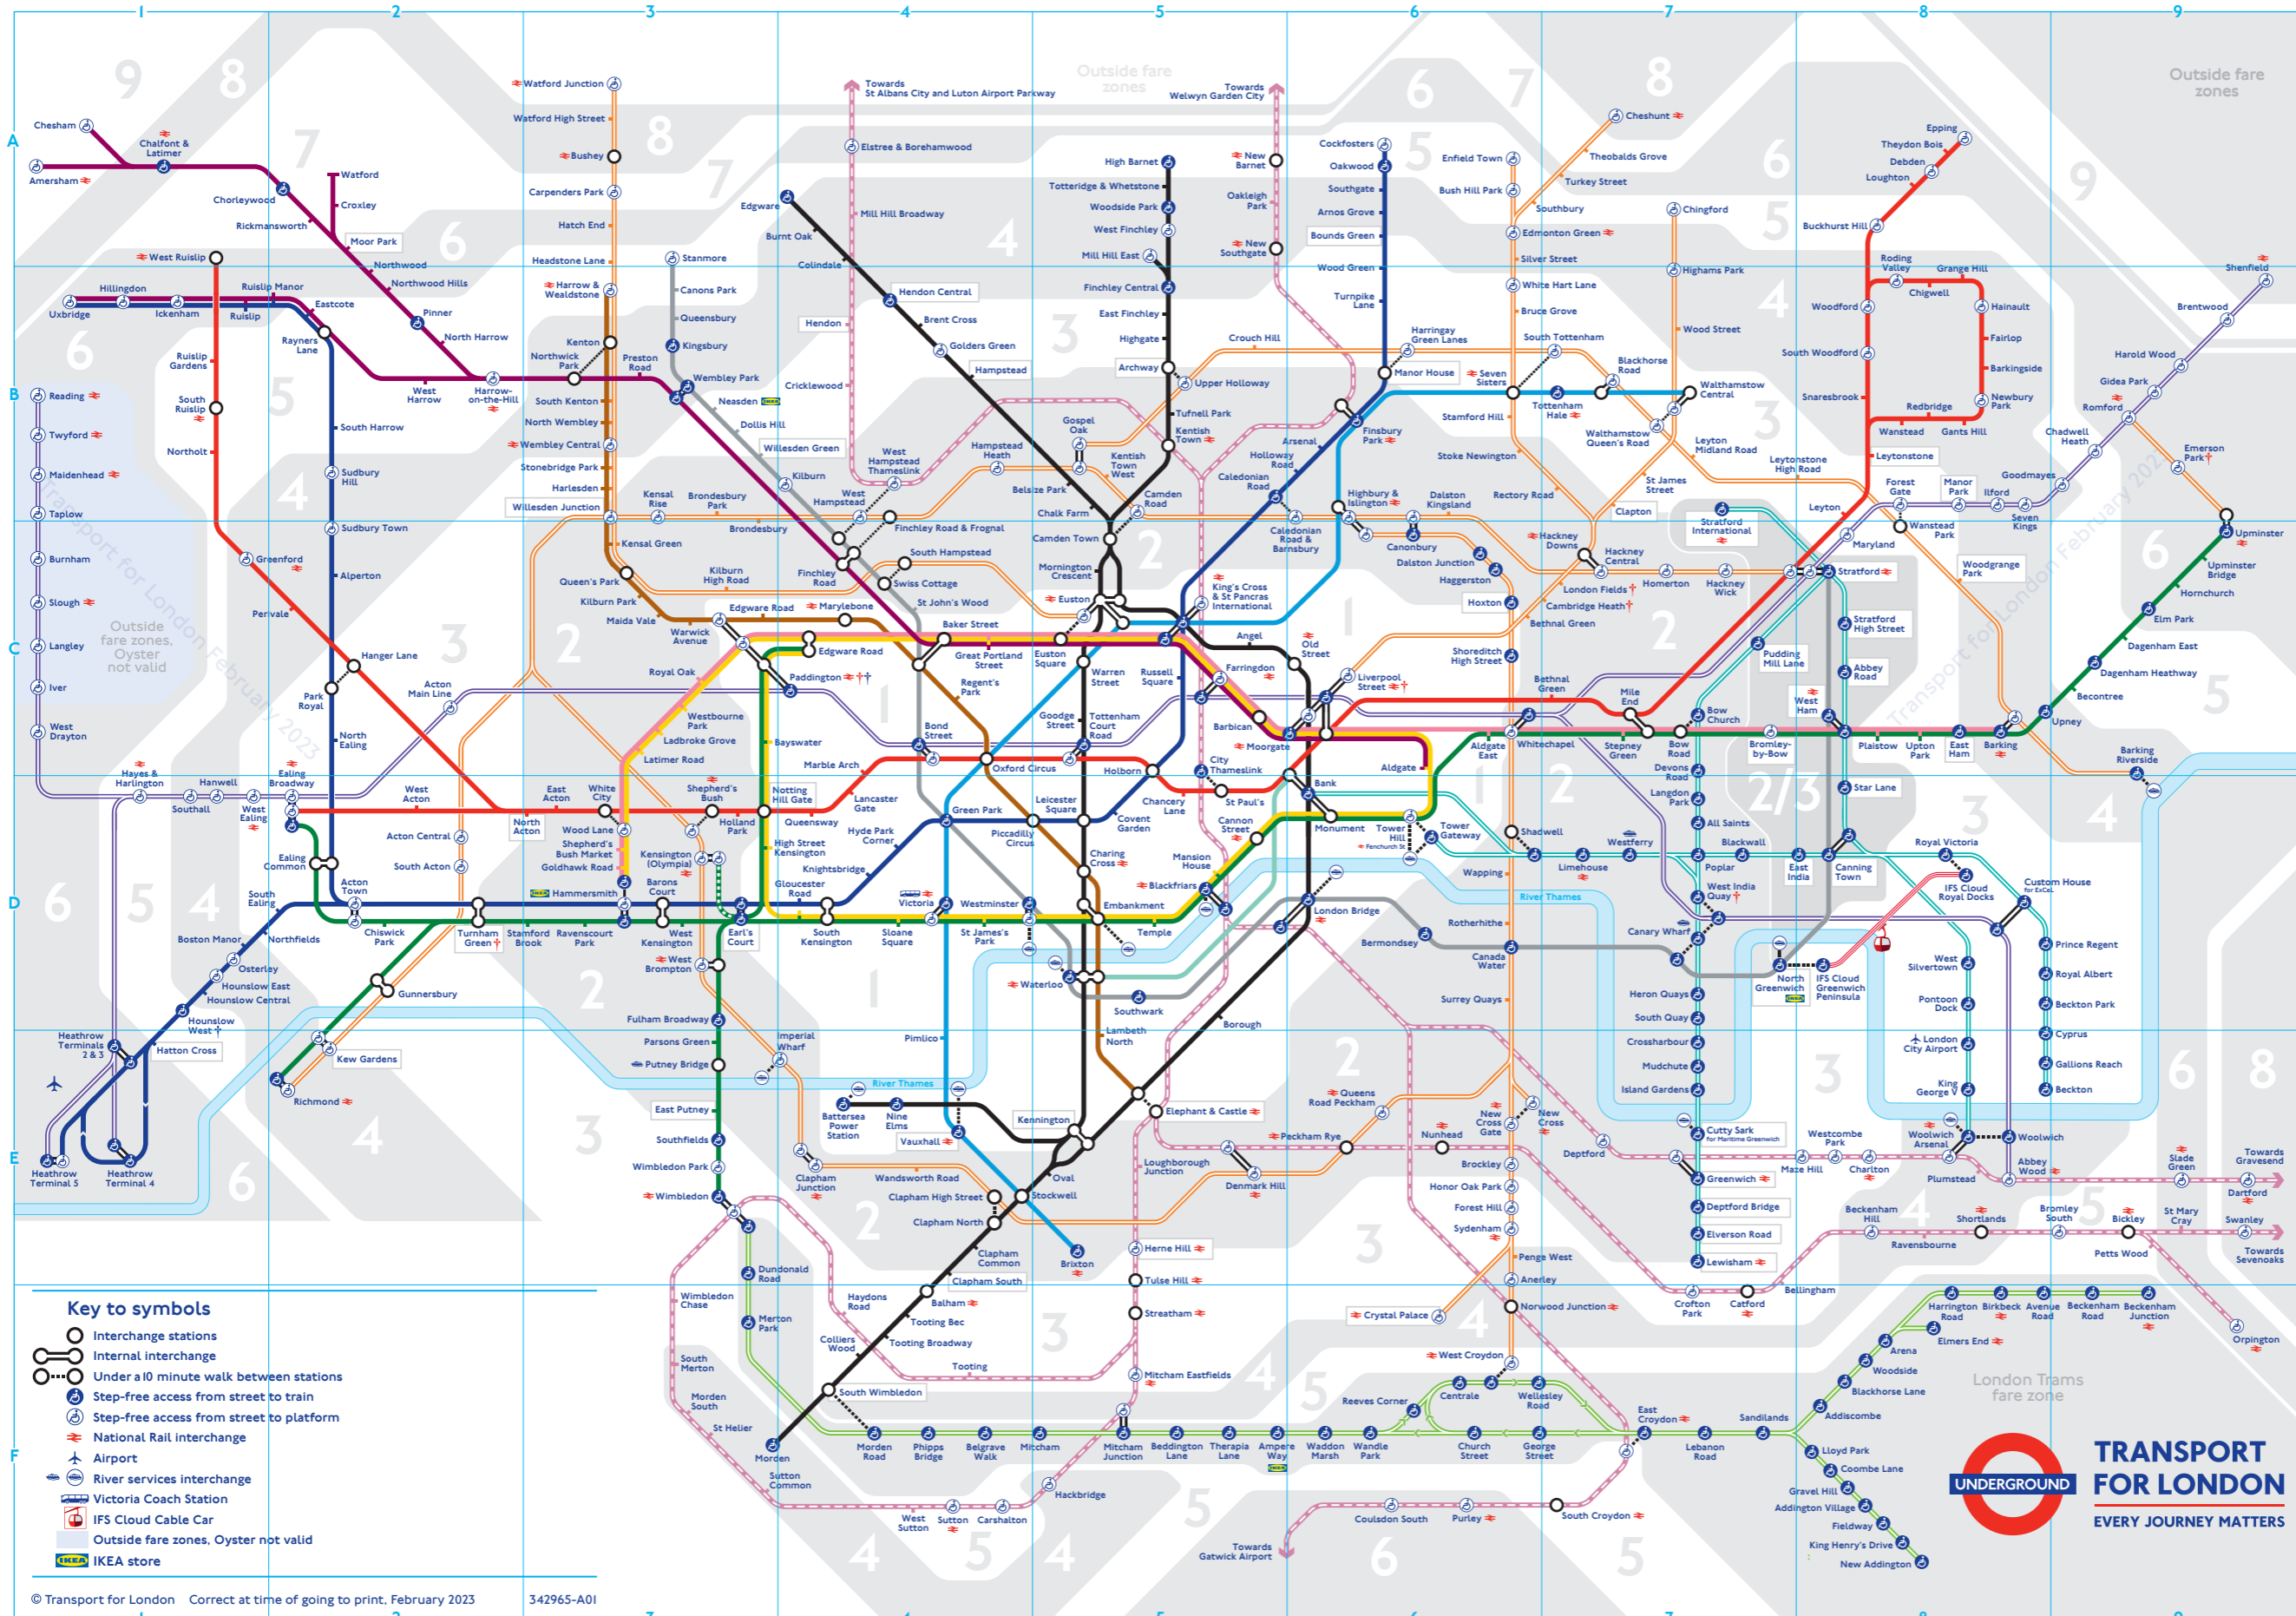

Check before you travel

- † Hounslow West
  Step-free access for manual wheelchairs only.
- † Paddington
  Bakerloo line step-free access via Elizabeth line station entrance.
- † Services or access at these stations are subject to variation.
  To check before you travel, visit tfl.gov.uk/plan-a-journey

1. **Key to lines**
2. Bakerloo
   - Central
   - Circle
   - District
   - Hammersmith & City
   - Jubilee
   - Metropolitan
   - Northern
   - Piccadilly
   - Victoria
   - Waterloo & City
   - DLR
   - Elizabeth Line
   - London Overground
   - London Trams
   - IFS Cloud Cable Car
     Special fares apply
   - Thameslink - Not operated by TfL. If you need assistance, please speak to staff at your origin station so this can be arranged at the destination station or check assisted travel at www.thameslinkrailway.co.uk
   - District
     Open weekends and on some public holidays

1. **Key to symbols**
2. Interchange stations
   - Internal interchange
   - Under a 10 minute walk between stations
   - Step-free access from street to train
   - Step-free access from street to platform
   - National Rail interchange
   - Airport
   - River services interchange
   - Victoria Coach Station
   - IFS Cloud Cable Car
   - Outside fare zones, Oyster not valid
   - IKEA store

© Transport for London Correct at time of going to print, February 2023 342965-A01

Online maps are strictly for personal use only. To license the Tube map for commercial use please visit tfl.gov.uk/maplicensing

Make a wonderful home, whatever your zone.

With stores and pick-up points throughout London, there's an IKEA within everyone's reach.

Search 'IKEA London'

THE WONDERFUL EVERYDAY